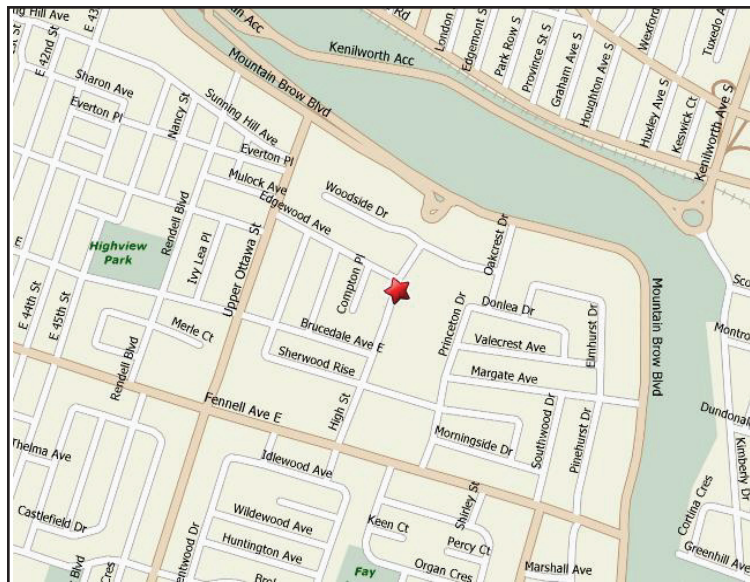

From Toronto:

Take 403 West to Hamilton. Exit Main St. East to Wellington Ave. Turn Right. Go up Mountain Access to Upper James St. Turn Left on Fennell Ave. Follow Fennell one block past Upper Ottawa to High St. Turn Left. School is one block down.

From London & Windsor

Take Hw. 403. Exit number 235 toward Brantford / Hamilton. Merge onto Provincial Route 403 East. Take Lincoln Alexander Parkway East. Take the Upper Gage Ave. exit. Turn left onto Upper Gage. Follow Upper Gage until Fennell Ave. Turn Right onto Fennell Ave. Turn left onto High St. School is one block down.

From Niagara & USA:

Take QEW toward Hamilton. Exit at Burlington St. Go west to Kenilworth Ave. Turn Left and take Kenilworth all the way up the mountain access. Turn left on Upper Ottawa. Take the second left at Brucedale. School is at the end of Brucedale.

ACCOMMODATIONS

Ramada Plaza Hotel

150 King Street East
Hamilton
905-528-3451
www.ramadahamilton.ca
info@ramadahamilton.com
*please book early

Courtyard Marriott

1224 Upper James Street
Hamilton
905-383-7772
www.marriott.com
*please book early