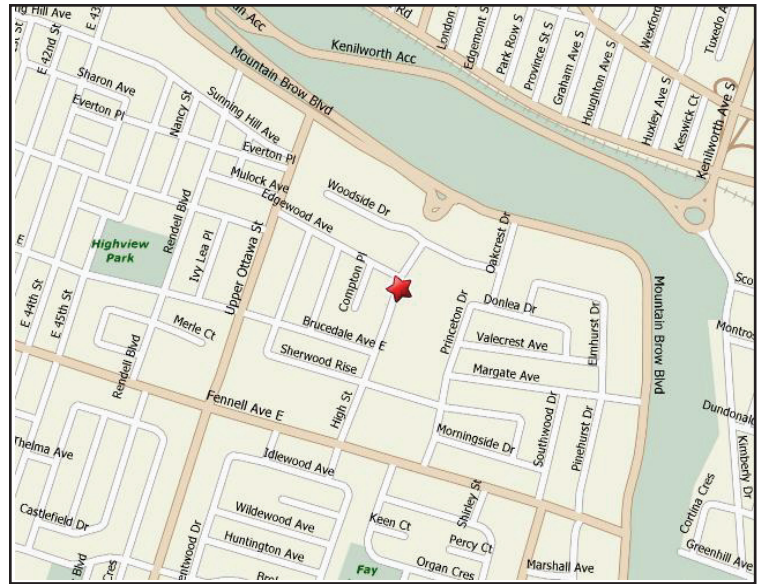

From Toronto:

Take 403 West to Hamilton. Exit Main St. East to Wellington Ave. Turn Right. Go up Mountain Access to Upper James St. Turn Left on Fennell Ave. Follow Fennell one block past Upper Ottawa to High St. Turn Left. School is one block down.

From London & Windsor

Take Hw. 403. Exit number 235 toward Brantford / Hamilton. Merge onto Provincial Route 403 East. Take Lincoln Alexander Parkway East. Take the Upper Gage Ave. exit. Turn left onto Upper Gage. Follow Upper Gage until Fennell Ave. Turn Right onto Fennell Ave. Turn left onto High St. School is one block down.

From Niagara & USA:

Take QEW toward Hamilton. Exit at Burlington St. Go west to Kenilworth Ave. Turn Left and take Kenilworth all the way up the mountain access. Turn left on Upper Ottawa. Take the second left at Brucedale. School is at the end of Brucedale.

ACCOMMODATIONS

Ramada Plaza Hotel

150 King Street East
Hamilton
905-528-3451
www.ramadahamilton.ca
info@ramadahamilton.com
*please book early

Courtyard Marriott

1224 Upper James Street
Hamilton
905-383-7772
www.marriott.com
*please book early